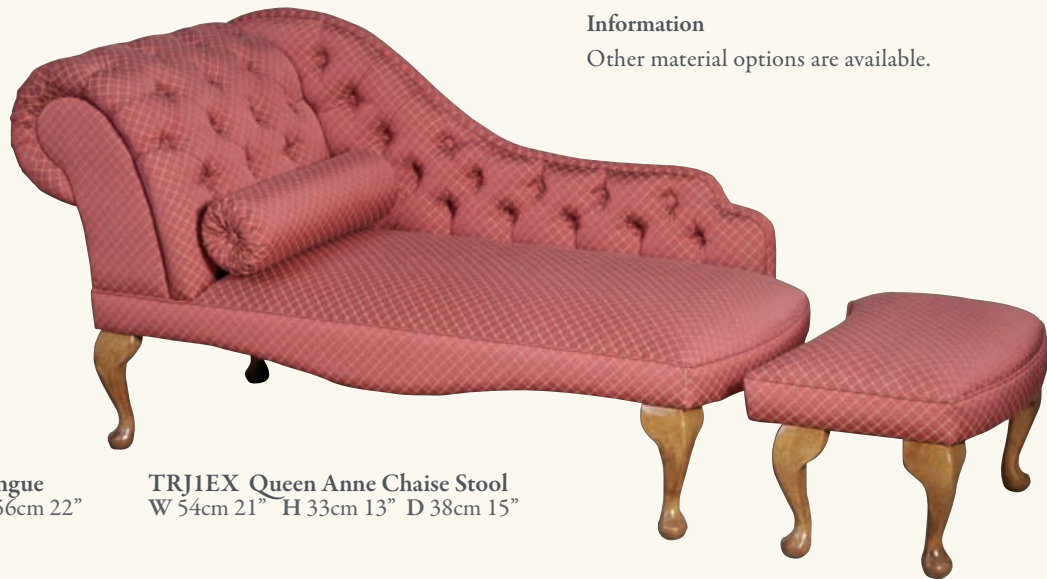

TD18A Triple Wardrobe
W 183cm 72" H 203cm 80" D 61cm 24"

Bedroom Furniture

Chest of Drawers

TRJ2 Blanket Chest
W 122cm 48" H 50cm 20" D 44cm 17"

Information
Other material options are available.

Information
The Chaise Longue can be right hand facing as shown or left hand facing. Please specify.

TRJ1 Queen Anne Chaise Longue
W 140cm 55" H 74cm 29" D 56cm 22"

TRJ1EX Queen Anne Chaise Stool
W 54cm 21" H 33cm 13" D 38cm 15"

THBA5 5' Inlaid Headboard
W 153cm 60" H 76cm 30"

Also Available

TDHB A3 3' Inlaid Headboard
W 92cm 36" H 76cm 30"

TDHB A46 4' 6" Inlaid Headboard
W 137cm 54" H 76cm 30"

TDHB A6 6' Inlaid Headboard
W 182cm 72" H 76cm 30"

TDHB 5' Headboard
W 168cm 66" H 117cm 46"

Also Available

TDHB3 3' Headboard
W 92cm 36" H 117cm 46"